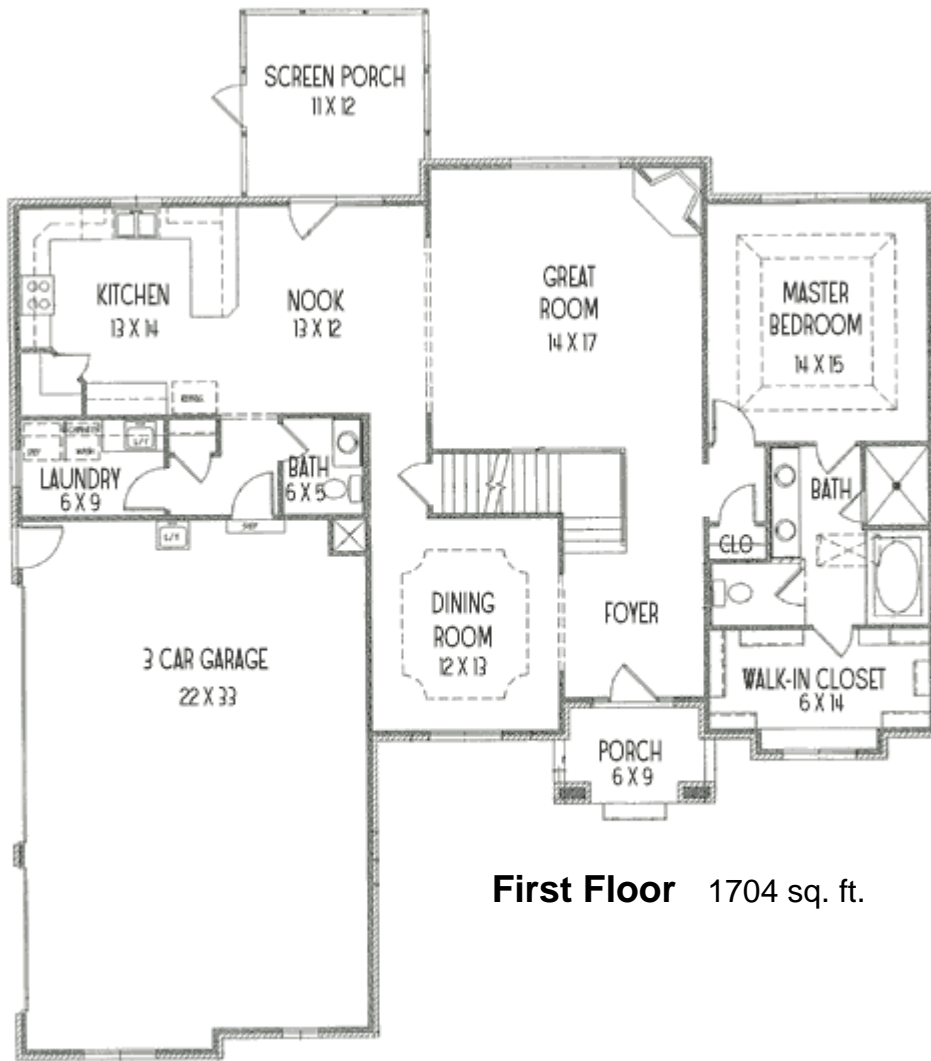

Cricket Reel Lot 48

1275 Morningside Drive
Greenfield, IN

Main 1,704 sq. ft.

Upper 1,064 sq. ft.

Basement 1,704 sq. ft. (unfinished)

2,768 total finished square feet

4,472 total square feet

Front Elevation

Back Elevation

Side Elevation

For more information about this house and others, please call
Jim Swanson at **339-3640** or **462-8806**

Visit our website: www.davesegobuilders.com

First Floor 1704 sq. ft.

Second Floor 1064 sq. ft.

Basement 1704 sq. ft.