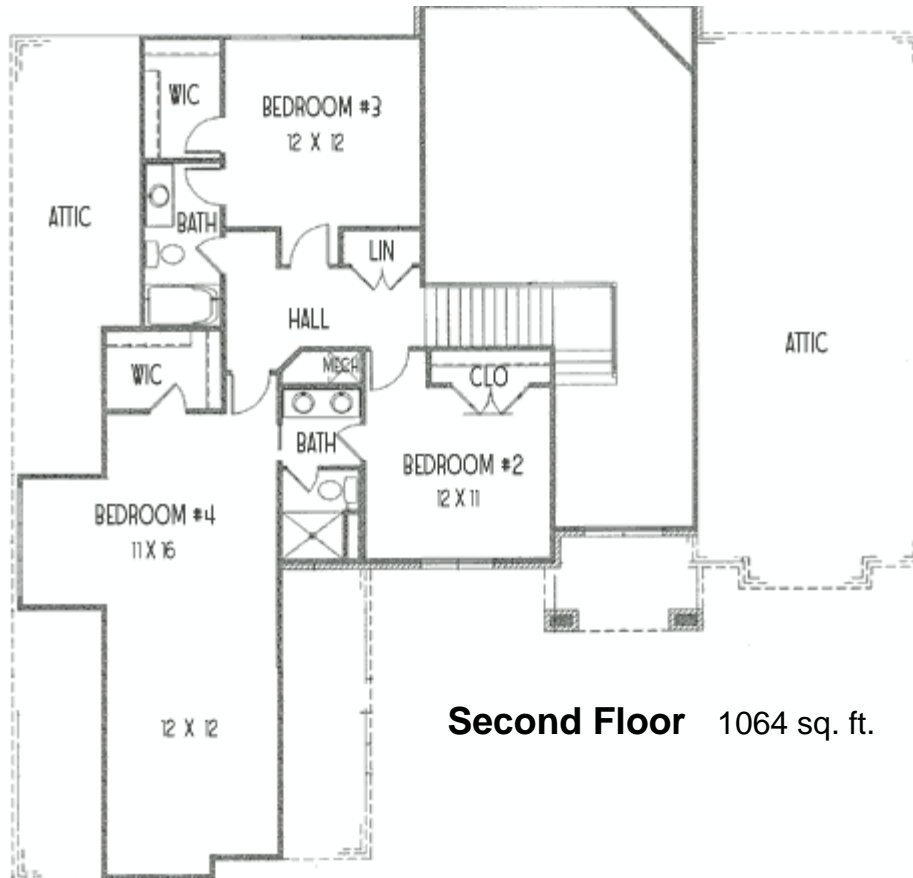

Cricket Reel Lot 48

1275 Morningside Drive
Greenfield, IN

Main 1,704 sq. ft.

Upper 1,064 sq. ft.

Basement 1,704 sq. ft. (unfinished)

2,768 total finished square feet

4,472 total square feet

Front Elevation

Back Elevation

Side Elevation

For more information about this house and others, please call
Jim Swanson at **339-3640** or **462-8806**

Visit our website: www.davesegobuilders.com

First Floor 1704 sq. ft.

Second Floor 1064 sq. ft.

Basement 1704 sq. ft.