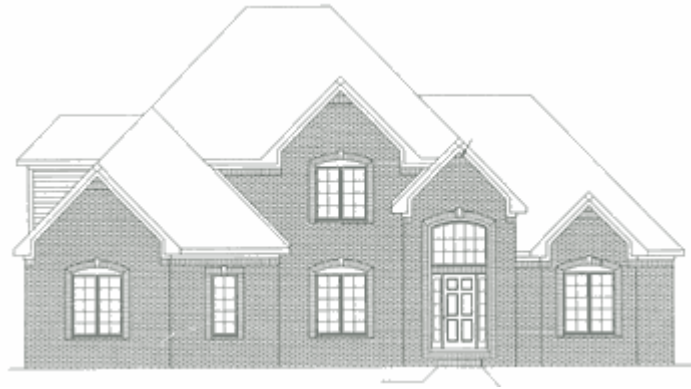

Cricket Reel Lot 48

1275 Morningside Drive
Greenfield, IN

Main 1,704 sq. ft.

Upper 1,064 sq. ft.

Basement 1,704 sq. ft. (unfinished)

2,768 total finished square feet

4,472 total square feet

Front Elevation

Back Elevation

Side Elevation

For more information about this house and others, please call
Jim Swanson at **339-3640** or **462-8806**

Visit our website: www.davesegobuilders.com

First Floor 1704 sq. ft.

Second Floor 1064 sq. ft.

Basement 1704 sq. ft.